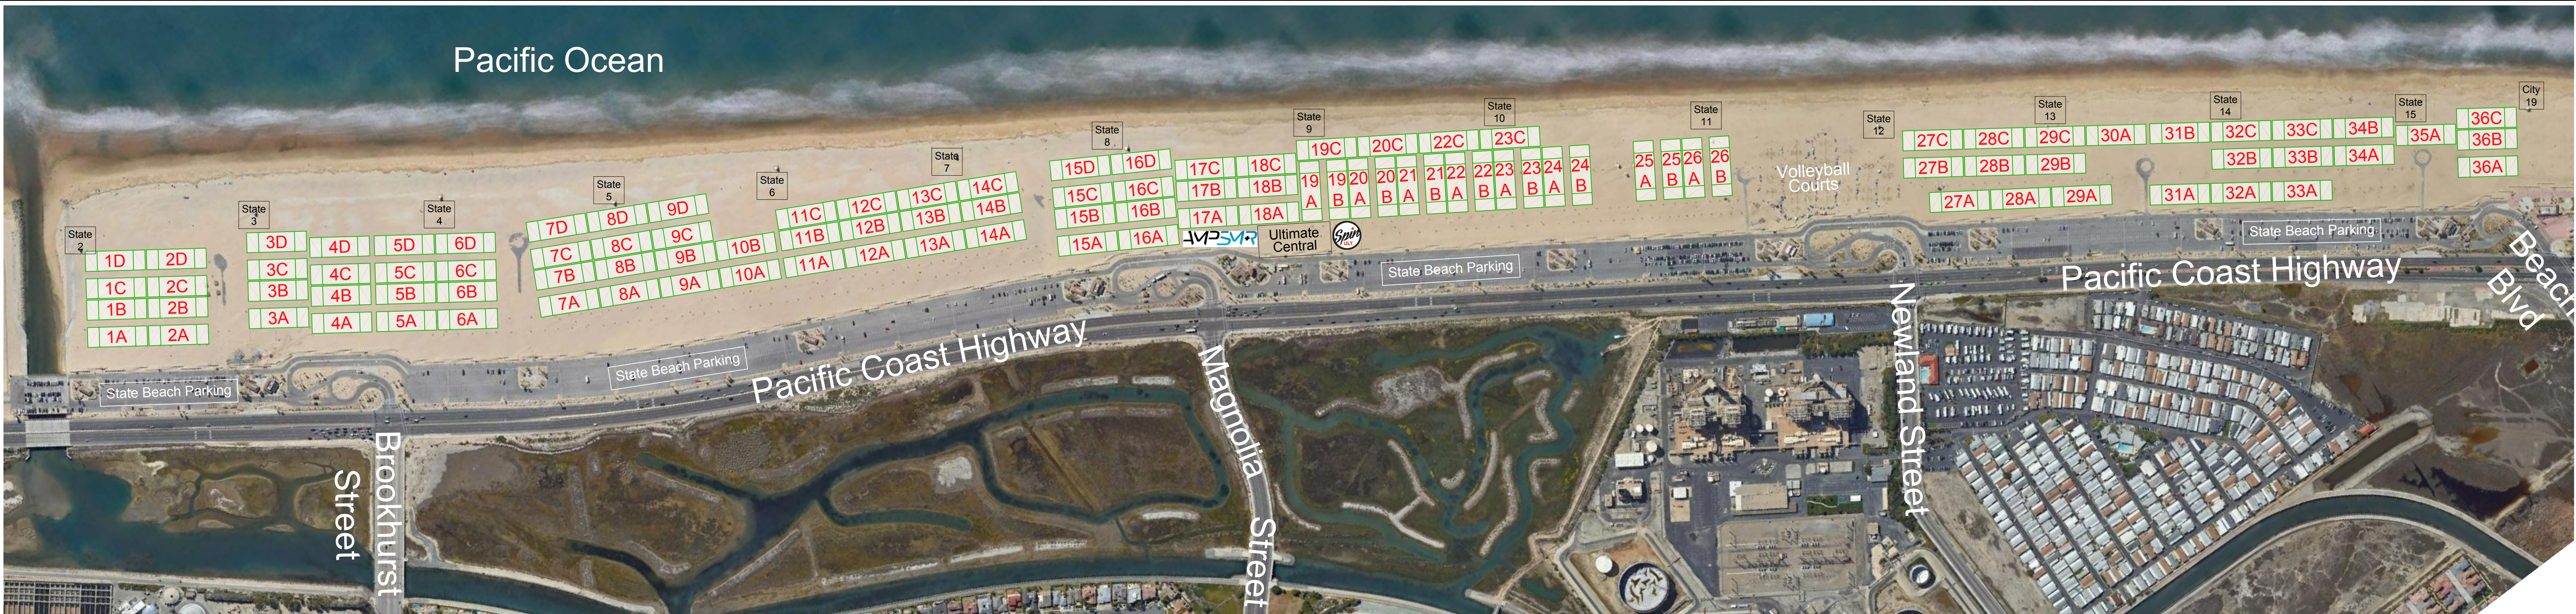

Pacific Ocean

Lei Out 2018 Field Map

Legend

-  State 8
-  Lifeguard Tower
-  Trainer/Medical
-  Spin Ultimate Merchandise